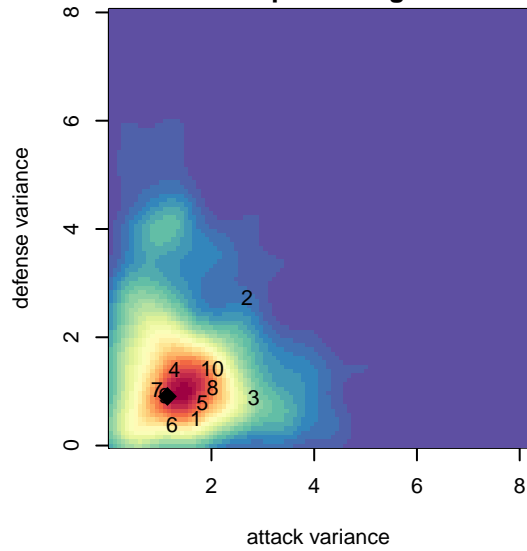

# Harbor Riptide G04

Harbor FC  
Gig Harbor, WA  
G04 total strength=1126  
attack=4.08 defense=2.35  
fall league = NPSL Div 2 (04) U14

alt names used:  
Harbor Soccer Club G04 Riptide  
HSC Riptide

Venues played:  
2017 Xtreme Cup GU14  
2017 NPSL Division 2 (04) U14

**Harbor Riptide G04**  
Dots are actual minus expected GF (blue circles) and GA (red triangles).  
Blue line is smoothed change in attack strength. Red is smoothed change in defense strength.

**attack and defense variance (black dot)  
relative to other teams  
and top 10 in region**