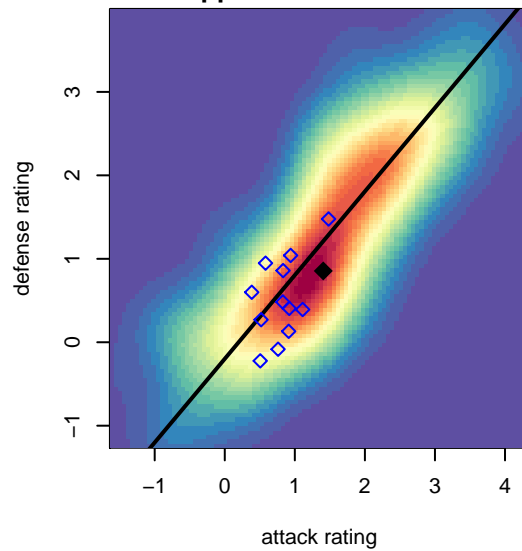

**attack and defense rating
relative to others at age
and all opponents in last 13 months**