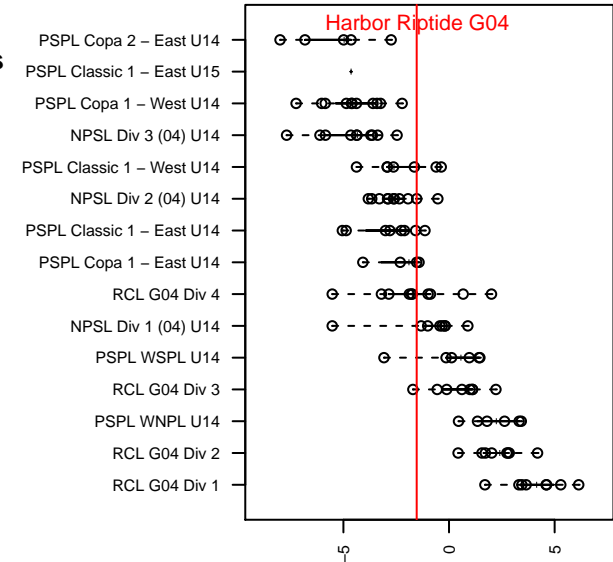

**attack and defense rating
relative to others at age
and all opponents in last 13 months**