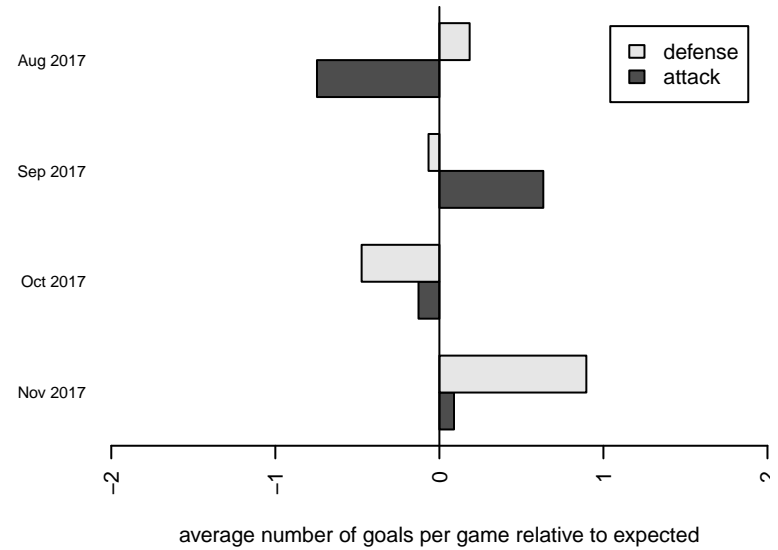

Performance relative to 13 month average